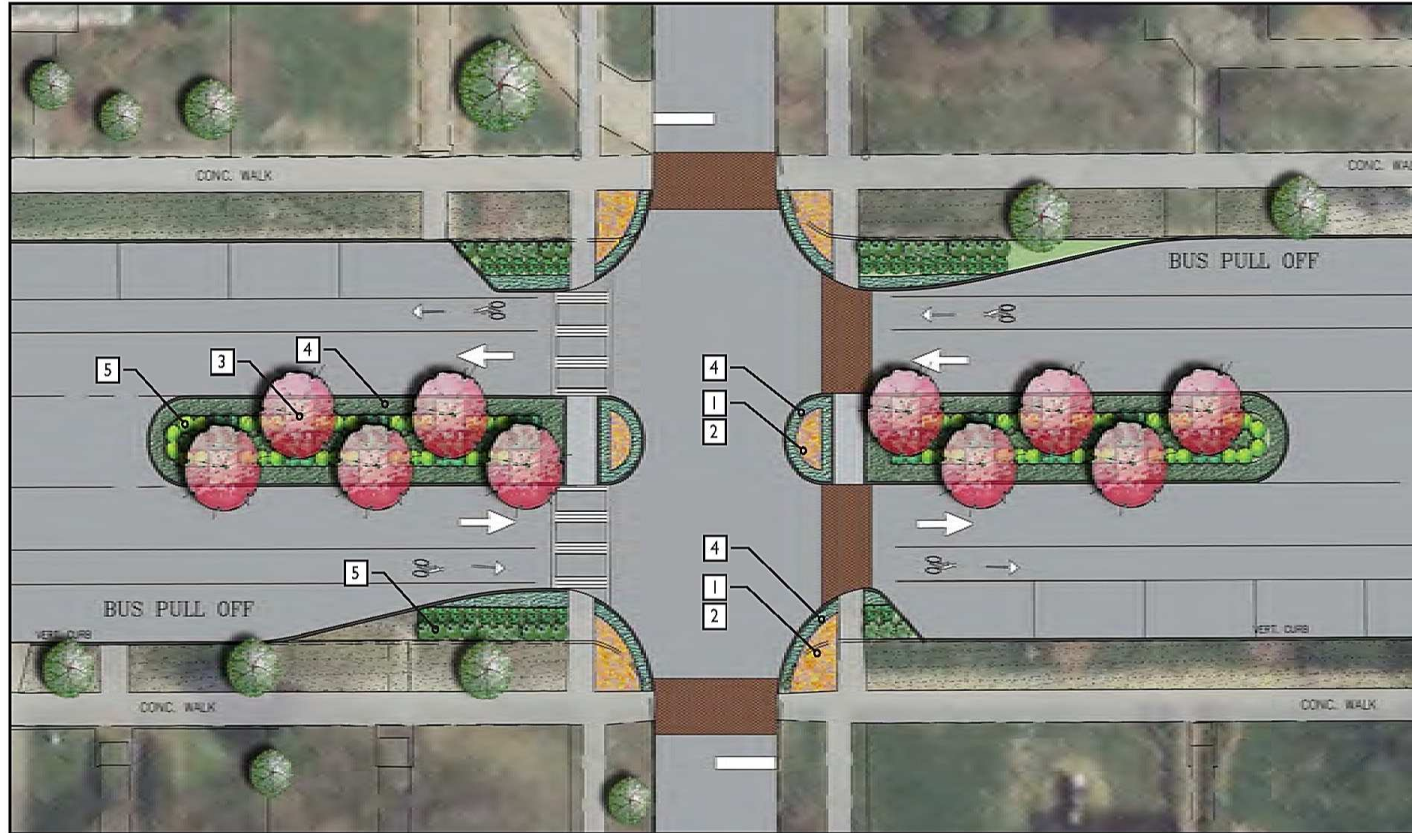

BULB MIX  
1

ST. KEVERNE DAFFODIL  
spring

QUEEN OF MARVEL TULIP  
spring

FALL CROCUS  
winter

PURPLE ONION  
late spring

TYPICAL 19' WIDE MEDIANS

SHRUBS  
5

MINUET WEIGELA  
evergreen - 2-3' ht.  
purple blooms

VERBENA  
summer

'Happy Returns' DAYLILY  
June - September blooms

HAMELN FOUNTAIN GRASS  
perennial - 30" ht.

WHITE LAVENDER  
evergreen

LANTANA  
summer

'Pardon Me' DAYLILY  
June - September blooms

STREET TREE  
3

OKAME CHERRY - deciduous  
Pink blooms March  
20' x 25'w

GROUND COVERS  
4

BIG BLUE LIRIOPE  
evergreen  
ground cover

GERMANDER  
evergreen  
ground cover